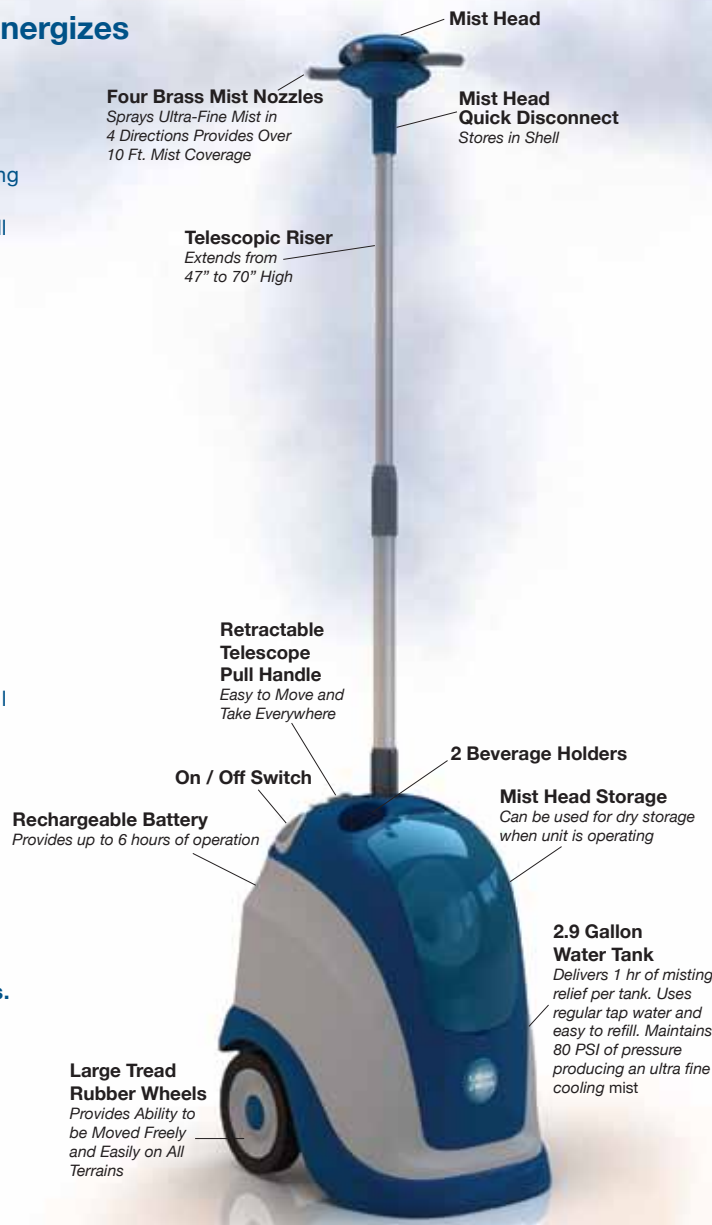

Outdoor uses for Liquid Shade:

- Boating and boat docs
- Camping and RV's
- Picnics and celebrations
- Festivals and events
- Almost any outdoor area can benefit from Liquid Shade's cool mist!

Liquid Shade for Home.

Liquid Shade makes home outdoor areas comfortable.

Liquid Shade is wonderful for home use as it cools off your backyard and patio on hot days. Everyone enjoys being outdoors but when the temperature rises the outdoors can get too hot and uncomfortable. Liquid Shade's cooling mist covers approximately a 8-10 ft radius and creates an instant cooling sensation. And because Liquid Shade is portable, with its heavy-duty wheels and pull handle, you can easily roll it to any area of your yard.

Liquid Shade's ultra-fine mist is perfect for:

- Barbeques
- Parties and entertaining
- Relaxing on a lounge or by the pool
- Make the summer months much more enjoyable
- Increase the comfort and pleasure of your outdoor environment

Liquid Shade for Sports.

Liquid Shade can improve team performance in all types of sports.

- When players feel better, they're able to play better
- Player performance drops when the weather gets too intense
- With their minds off of the heat, players are able to focus on more important things--like their strategy to win
- Heat related injury and dehydration are dangerous for young athletes, and Liquid Shade provides instant relief

Patent Pending